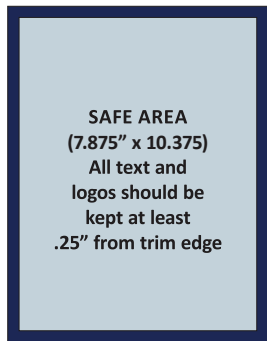

4.15.26

Discover
BASALT

Advertising Sizes and Pricing

Ad Space	Size	Chamber member	Non-member
Full Page	8.625" x 11.125" with bleed	\$2,350	\$2,900
1/2 Page Vertical	3.54" x 9.75"	\$1,560	\$1,880
1/2 Page Horizontal	7.25" x 4.79"	\$1,560	\$1,880
1/4 Page	3.54" x 4.79"	\$850	\$950
		Add-on	Standalone
Product Feature	75 word maximum	\$250	\$500

Fractional Ad Size Reference

FULL PAGE BLEED
8.625" x 11.125"
(8.375" x 10.875" trim)

1/2 VERTICAL
3.54" x 9.75"

1/2 HORIZONTAL
7.25" x 4.79"

1/4 PAGE
3.54" x 4.79"

MECHANICAL SPECS:

- PDF/X-1a is the required submission format.
- for all digital advertising files.
- All fonts must be embedded.
- True Type fonts cannot be used for printing.
- The color space must be CMYK or Grayscale.
- No spot, RGB, LAB, PMS or embedded color profiles.
- All raster files should be 300 dpi resolution.